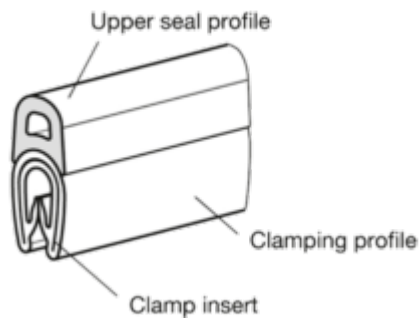

Data Sheet

Article number: 202182145A20

Description: E+G Edge protection seal GN 2182-14,5-A-20

Measures

Type A

a	= 1-2	w1	= 6.5
b	= 6.5	w2 up to 50% deformation	= 5.25
h1	= 14.5	Weight in (g)	= 1650
h2	= 8		
l (Meter)	= 20		
r1	= 40		
r2	= 20		
r3	= 10		