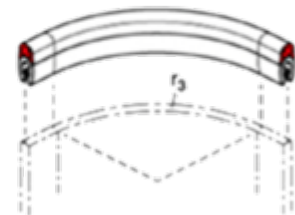

Data Sheet

Article number: 202182145A20

Description: E+G Edge protection seal GN 2182-14,5-A-20

Measures

Type A

a	= 1-2	w1	= 6.5
b	= 6.5	w2 up to 50% deformation	= 5.25
h1	= 14.5	Weight in (g)	= 1650
h2	= 8		
l (Meter)	= 20		
r1	= 40		
r2	= 20		
r3	= 10		