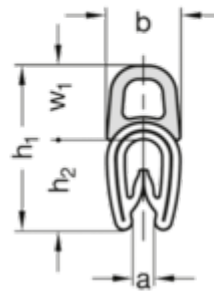

Data Sheet

Article number: 202182145A20

Description: E+G Edge protection seal GN 2182-14,5-A-20

Measures

Type A

a	= 1-2	w1	= 6.5
b	= 6.5	w2 up to 50% deformation	= 5.25
h1	= 14.5	Weight in (g)	= 1650
h2	= 8		
l (Meter)	= 20		
r1	= 40		
r2	= 20		
r3	= 10		