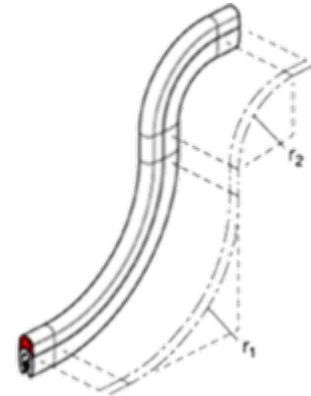

Data Sheet

Article number: 202182145A20

Description: E+G Edge protection seal GN 2182-14,5-A-20

Measures

Type A

a	= 1-2	w1	= 6.5
b	= 6.5	w2 up to 50% deformation	= 5.25
h1	= 14.5	Weight in (g)	= 1650
h2	= 8		
l (Meter)	= 20		
r1	= 40		
r2	= 20		
r3	= 10		