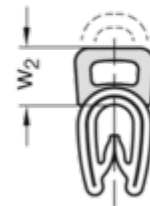

Data Sheet

Article number: 202182145A20

Description: E+G Edge protection seal GN 2182-14,5-A-20

Measures

Type A

a	= 1-2	w1	= 6.5
b	= 6.5	w2 up to 50% deformation	= 5.25
h1	= 14.5	Weight in (g)	= 1650
h2	= 8		
l (Meter)	= 20		
r1	= 40		
r2	= 20		
r3	= 10		