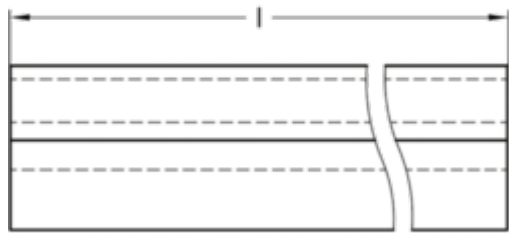

Data Sheet

Article number: 202182145A20

Description: E+G Edge protection seal GN 2182-14,5-A-20

Measures

Type A

a	= 1-2	w1	= 6.5
b	= 6.5	w2 up to 50% deformation	= 5.25
h1	= 14.5	Weight in (g)	= 1650
h2	= 8		
l (Meter)	= 20		
r1	= 40		
r2	= 20		
r3	= 10		